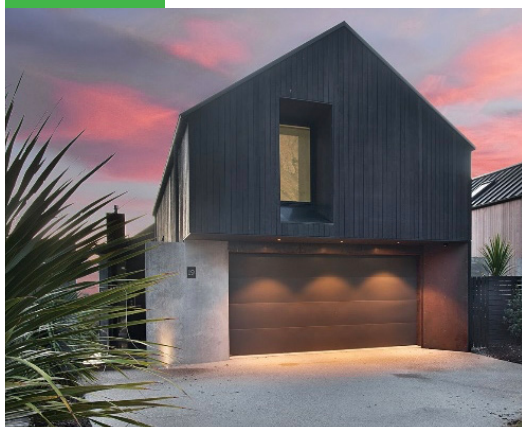

Live Auction Items

Item 1