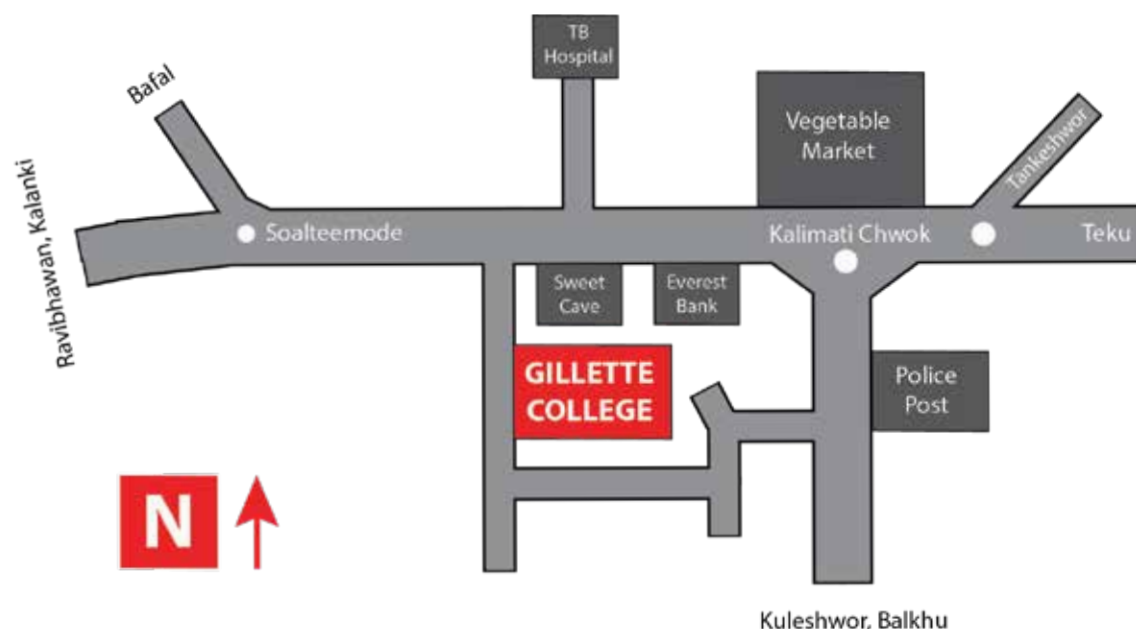

RULES FOR STUDENTS

1. Students must arrive the college at least five minutes before class begins
2. Students are highly encouraged to behave nicely in a courteous language with all friends and staff of the college.
3. Students must attend internal exams and board exams.
4. 95% attendance of the students is a must.
5. Proper college prescribed uniform should be worn by the students during college hours everyday.
6. Students must participate in sports or co-curricular activities organized by the college.

GILLETTE COLLEGE

Strive & Struggle for excellence

Location Map

PROSPECTUS

Address:
College Marg, Kalimati,
KMC- 13, Kathmandu.

Email:
gillette@wlink.com
school2060@yahoo.com

Phone:
014279521
014283036
9855023638