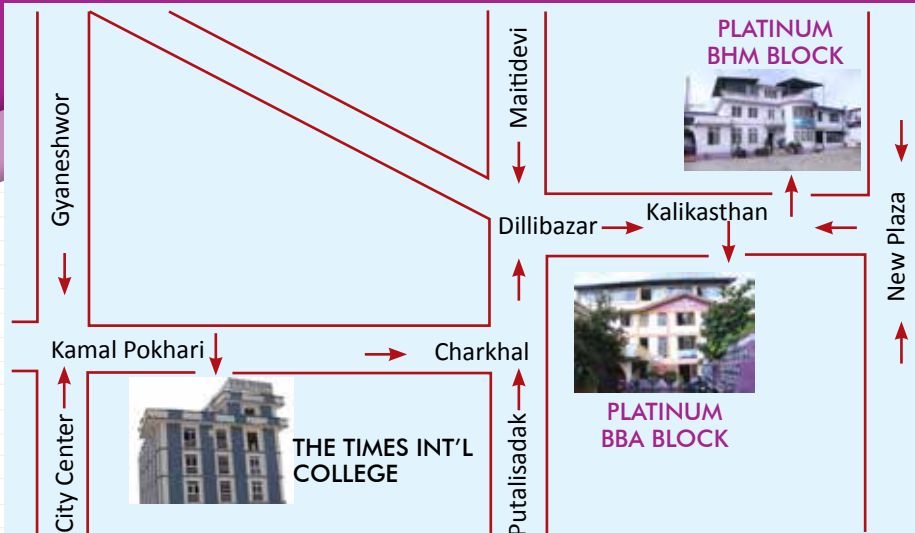

PLATINUM
MANAGEMENT COLLEGE

Kalikasthan, Dillibazar, Kathmandu, Nepal

GPO Box: 8545, Kathmandu, Nepal

Ph. No. : +977-01-4420928, 4442717, 4418046

URL : www.platinumcollege.edu.np

E-mail: info@platinumcollege.edu.np

Apps : Platinum Management College

UNDER THE SAME MANAGEMENT

THE TIMES INT'L COLLEGE

Charkhal, Dillibazar, Kathmandu, Nepal,

Tel:-01-4441163, 4441167, 4441168

Academic Programs Offered:

+2 Level (NEB)

Science

Management

Humanities

Bachelor (TU)

BBS

BA/BSW (Social Work and Mass Communication)

Master's (TU)

MBS (Semester System)